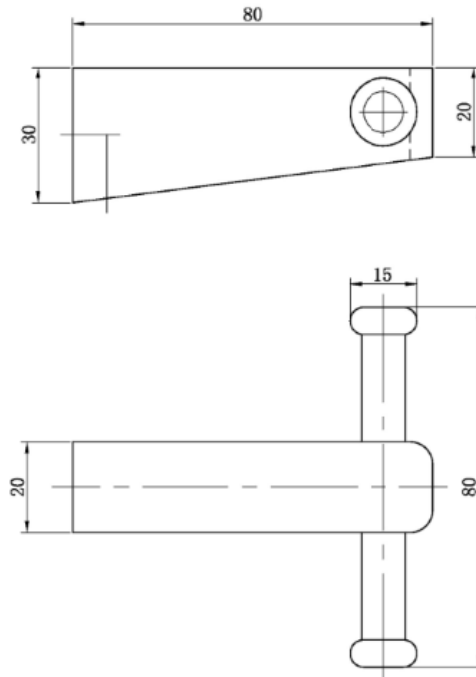

R-RH1314-GUN

Double Robe Hook

PRODUCT SPECIFICATIONS

- Dimension : 80(L) x 80(W) x 30(H) (mm)
- Material : Brass
- Finishing : Gun Metal

TECHNICAL DRAWING

Copyright © RIGEL TECHNOLOGY (S) PTE LTD. All rights reserved. Terms of Use.